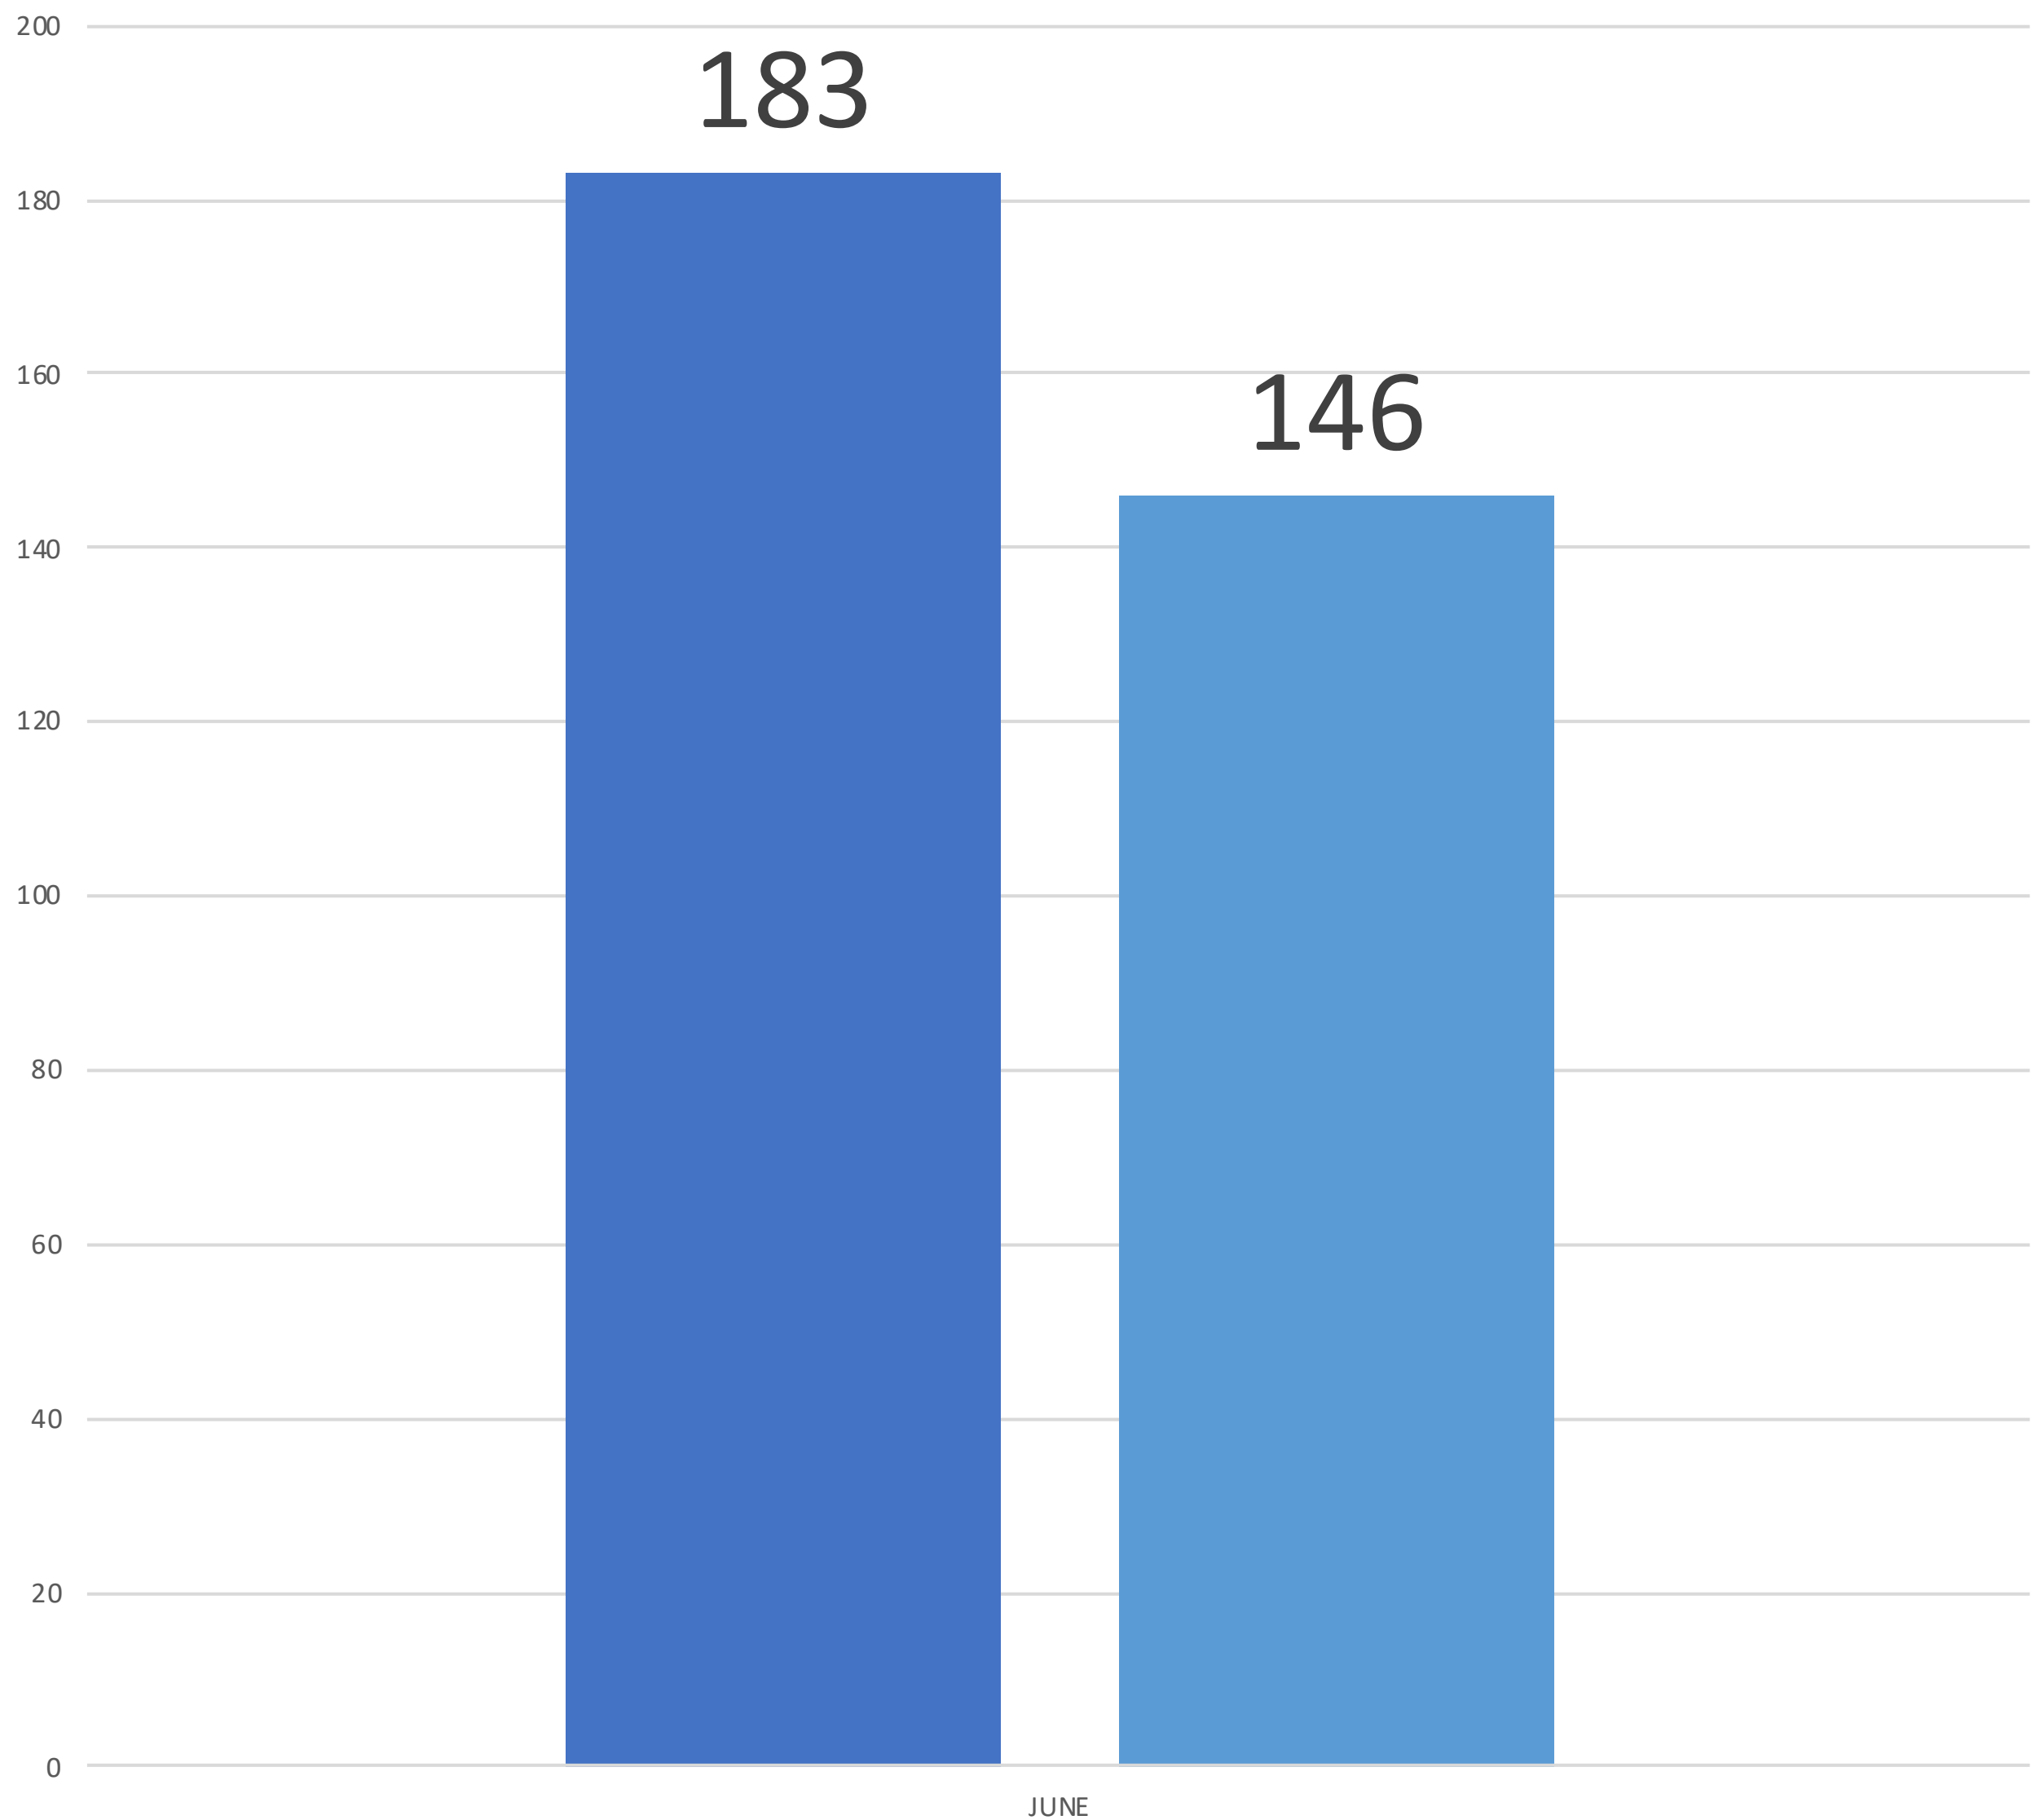

Water Usage Cubic Litres

2021 vs 2022

June

Water Usage Cubic Litres

2021 full year vs 2022 to date